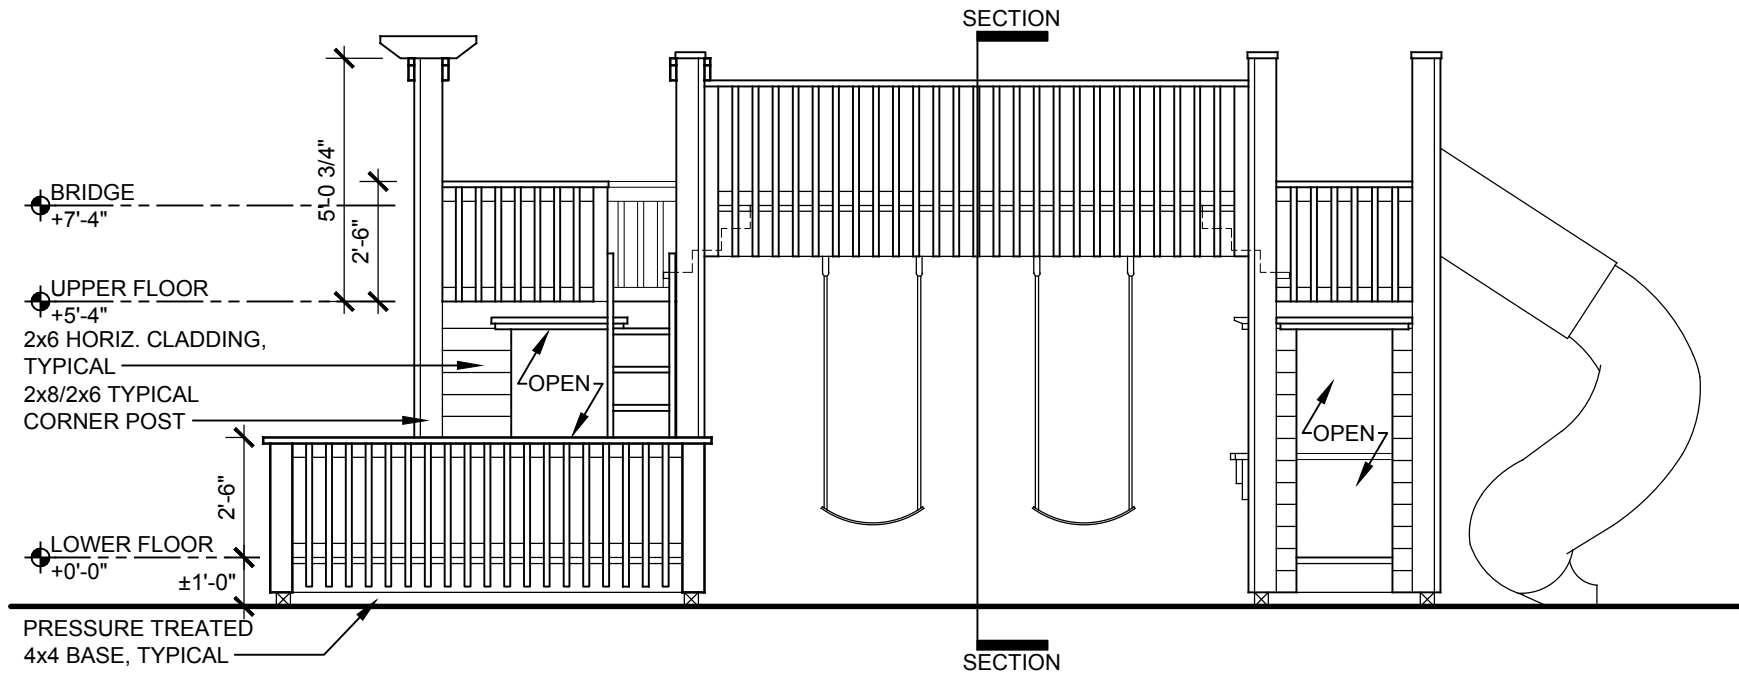

REAL WOOD REAL FUN PLAYSET

LOWER FLOOR PLAN

SCALE: 1/4" = 1'-0"

REAL WOOD REAL FUN PLAYSET
UPPER FLOOR PLAN

SCALE: 1/4" = 1'-0"

wood
IT'S REAL.
 realoutdoorliving.com

MyFixitUpLife

REAL WOOD REAL FUN PLAYSET
FRONT ELEVATION

SCALE: 1/4" = 1'-0"

wood
IT'S REAL.
 realoutdoorliving.com

MyFixitUpLife

REAL WOOD REAL FUN PLAYSET
SECTION

SCALE: 1/2" = 1'-0"

REAL WOOD REAL FUN PLAYSET
TYPICAL TOWER CORNER DETAIL

SCALE: 1 1/2" = 1'-0"

wood
IT'S REAL.
realoutdoorliving.com