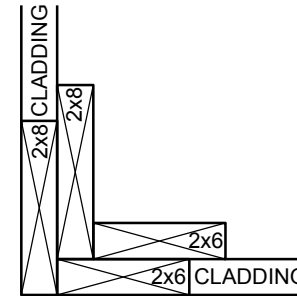

REAL WOOD REAL FUN PLAYSET

LOWER FLOOR PLAN

SCALE: 1/4" = 1'-0"

REAL WOOD REAL FUN PLAYSET
UPPER FLOOR PLAN

SCALE: 1/4" = 1'-0"

wood
IT'S REAL.
 realoutdoorliving.com

MyFixitUpLife

REAL WOOD REAL FUN PLAYSET
FRONT ELEVATION

SCALE: 1/4" = 1'-0"

wood
IT'S REAL.
 realoutdoorliving.com

MyFixitUpLife

REAL WOOD REAL FUN PLAYSET
SECTION

SCALE: 1/2" = 1'-0"

REAL WOOD REAL FUN PLAYSET
TYPICAL TOWER CORNER DETAIL

SCALE: 1 1/2" = 1'-0"

wood
IT'S REAL.
realoutdoorliving.com