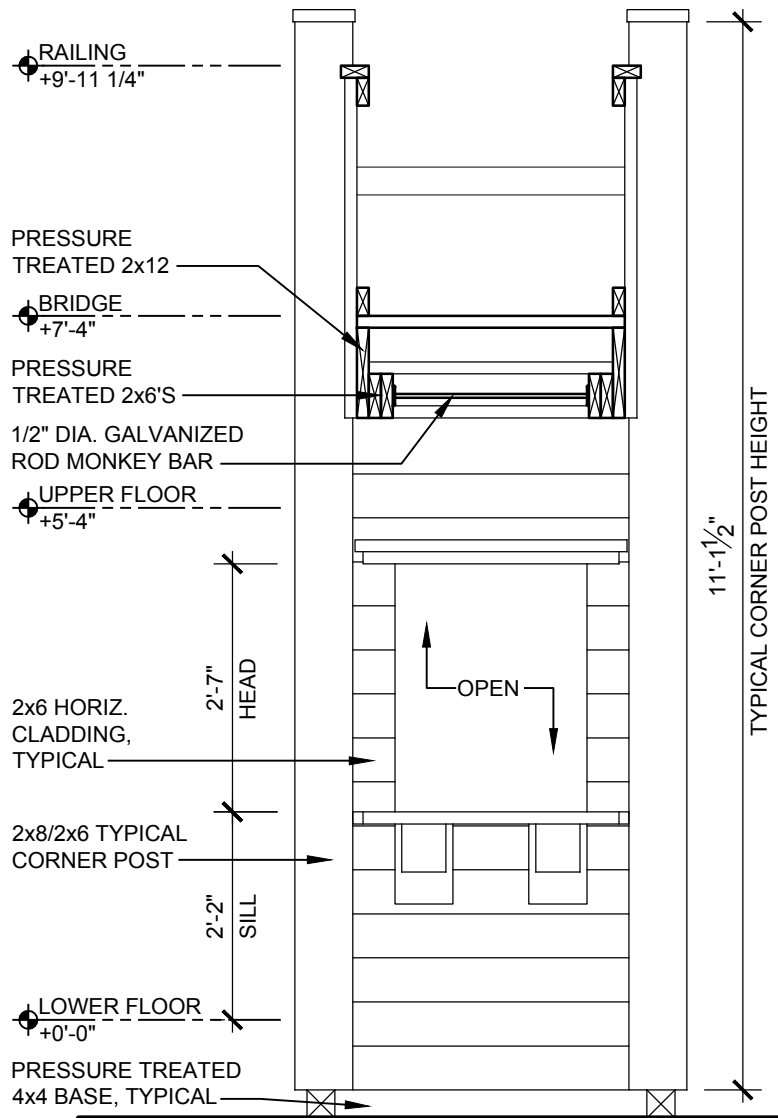

REAL WOOD REAL FUN PLAYSET

LOWER FLOOR PLAN

SCALE: 1/4" = 1'-0"

REAL WOOD REAL FUN PLAYSET
UPPER FLOOR PLAN

SCALE: 1/4" = 1'-0"

wood
IT'S REAL.
 realoutdoorliving.com

MyFixitUpLife

REAL WOOD REAL FUN PLAYSET
FRONT ELEVATION

SCALE: 1/4" = 1'-0"

wood
IT'S REAL.
 realoutdoorliving.com

MyFixitUpLife

REAL WOOD REAL FUN PLAYSET
SECTION

SCALE: 1/2" = 1'-0"

REAL WOOD REAL FUN PLAYSET
TYPICAL TOWER CORNER DETAIL

SCALE: 1 1/2" = 1'-0"

wood
IT'S REAL.
realoutdoorliving.com