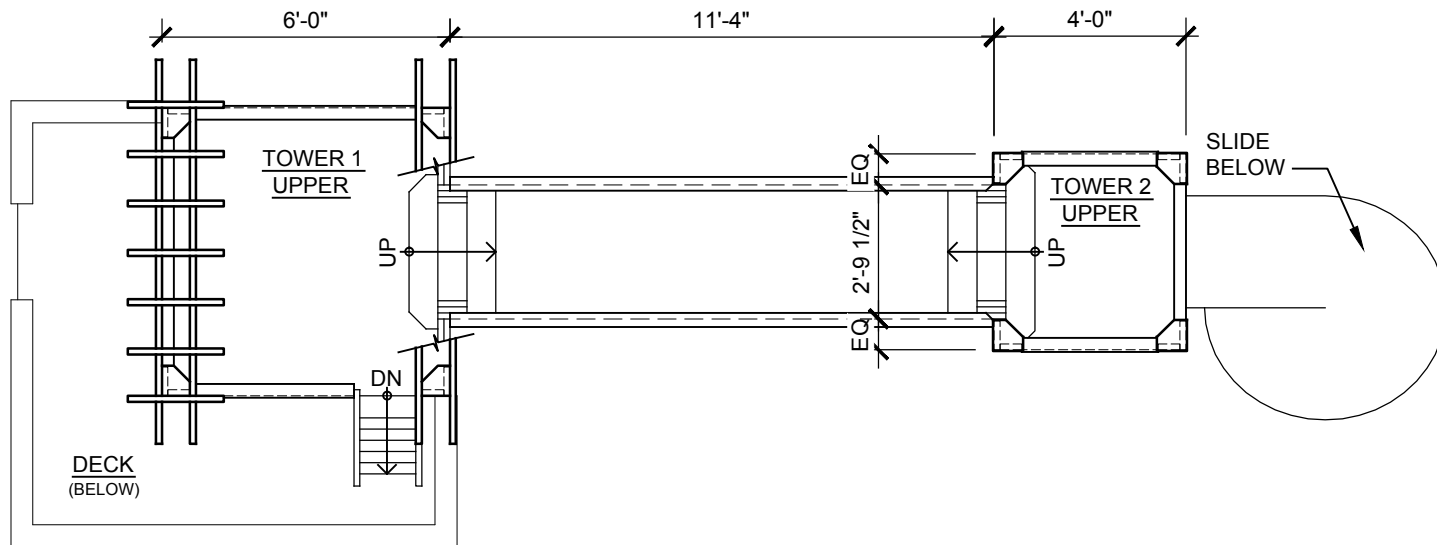

REAL WOOD REAL FUN PLAYSET

LOWER FLOOR PLAN

SCALE: 1/4" = 1'-0"

REAL WOOD REAL FUN PLAYSET
UPPER FLOOR PLAN

SCALE: 1/4" = 1'-0"

wood
IT'S REAL.
 realoutdoorliving.com

MyFixitUpLife

REAL WOOD REAL FUN PLAYSET
FRONT ELEVATION

SCALE: 1/4" = 1'-0"

wood
IT'S REAL.
 realoutdoorliving.com

MyFixitUpLife

REAL WOOD REAL FUN PLAYSET
SECTION

SCALE: 1/2" = 1'-0"

REAL WOOD REAL FUN PLAYSET
TYPICAL TOWER CORNER DETAIL

SCALE: 1 1/2" = 1'-0"

wood
IT'S REAL.
realoutdoorliving.com